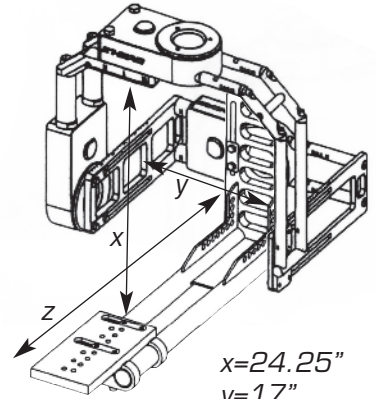

Z HEAD SPECIFICATIONS

Please call for further assistance 800.310.4783

x=16.5"

x=23.5"
y=17"

x=24.25"
y=17"
z=27"

x=21.25"

x=28.5"
y=21"

x=29.25"
y=21"
z=27"

x=26.25"

x=33.5"
y=25"

x=34.25"
y=25"
z=27"

MajesticMPT.com MajesticMPT.com MajesticMPT.com MajesticMPT.com MajesticMPT.com

MajesticMPT.com MajesticMPT.com MajesticMPT.com MajesticMPT.com MajesticMPT.com