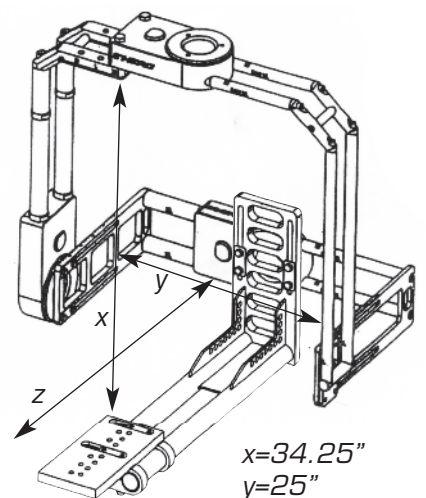

Z HEAD SPECIFICATIONS

Please call for further assistance 800.310.4783

x=16.5"

x=23.5"
y=17"

x=24.25"
y=17"
z=27"

x=21.25"

x=28.5"
y=21"

x=29.25"
y=21"
z=27"

x=26.25"

x=33.5"
y=25"

x=34.25"
y=25"
z=27"

MajesticMPT.com MajesticMPT.com MajesticMPT.com MajesticMPT.com MajesticMPT.com

MajesticMPT.com MajesticMPT.com MajesticMPT.com MajesticMPT.com MajesticMPT.com