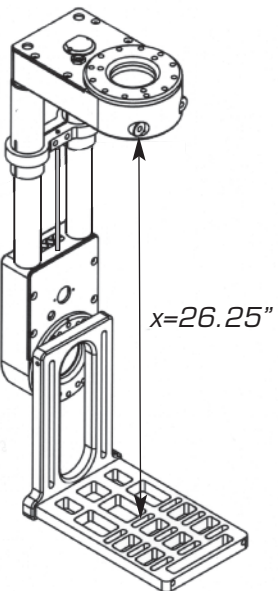

Z HEAD SPECIFICATIONS

Please call for further assistance 800.310.4783

x=16.5"

x=23.5"
y=17"

x=24.25"
y=17"
z=27"

x=21.25"

x=28.5"
y=21"

x=29.25"
y=21"
z=27"

x=26.25"

x=33.5"
y=25"

x=34.25"
y=25"
z=27"

MajesticMPT.com MajesticMPT.com MajesticMPT.com MajesticMPT.com MajesticMPT.com

MajesticMPT.com MajesticMPT.com MajesticMPT.com MajesticMPT.com MajesticMPT.com