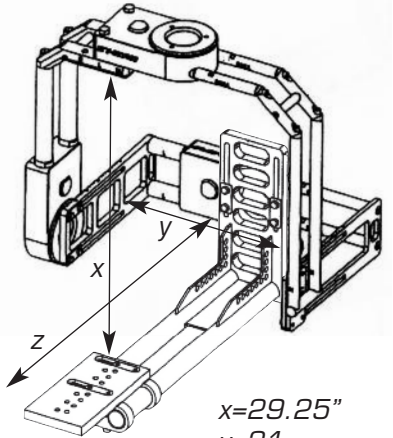

Z HEAD SPECIFICATIONS

Please call for further assistance 800.310.4783

x=16.5"

x=23.5"
y=17"

x=24.25"
y=17"
z=27"

x=21.25"

x=28.5"
y=21"

x=29.25"
y=21"
z=27"

x=26.25"

x=33.5"
y=25"

x=34.25"
y=25"
z=27"

MajesticMPT.com MajesticMPT.com MajesticMPT.com MajesticMPT.com MajesticMPT.com

MajesticMPT.com MajesticMPT.com MajesticMPT.com MajesticMPT.com MajesticMPT.com