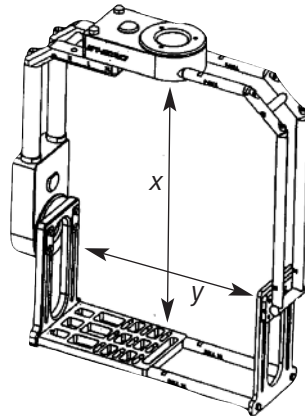

Z HEAD SPECIFICATIONS

Please call for further assistance 800.310.4783

x=16.5"

x=23.5"
y=17"

x=24.25"
y=17"
z=27"

x=21.25"

x=28.5"
y=21"

x=29.25"
y=21"
z=27"

x=26.25"

x=33.5"
y=25"

x=34.25"
y=25"
z=27"

MajesticMPT.com MajesticMPT.com MajesticMPT.com MajesticMPT.com MajesticMPT.com

MajesticMPT.com MajesticMPT.com MajesticMPT.com MajesticMPT.com MajesticMPT.com