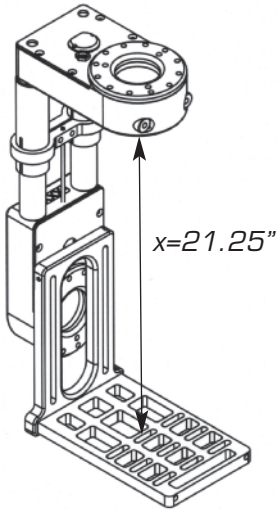

Z HEAD SPECIFICATIONS

Please call for further assistance 800.310.4783

x=16.5"

x=23.5"
y=17"

x=24.25"
y=17"
z=27"

x=21.25"

x=28.5"
y=21"

x=29.25"
y=21"
z=27"

x=26.25"

x=33.5"
y=25"

x=34.25"
y=25"
z=27"

MajesticMPT.com MajesticMPT.com MajesticMPT.com MajesticMPT.com MajesticMPT.com

MajesticMPT.com MajesticMPT.com MajesticMPT.com MajesticMPT.com MajesticMPT.com