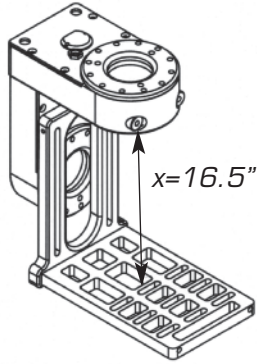

Z HEAD SPECIFICATIONS

Please call for further assistance 800.310.4783

x=16.5"

x=23.5"
y=17"

x=24.25"
y=17"
z=27"

x=21.25"

x=28.5"
y=21"

x=29.25"
y=21"
z=27"

x=26.25"

x=33.5"
y=25"

x=34.25"
y=25"
z=27"

MajesticMPT.com MajesticMPT.com MajesticMPT.com MajesticMPT.com MajesticMPT.com

MajesticMPT.com MajesticMPT.com MajesticMPT.com MajesticMPT.com MajesticMPT.com