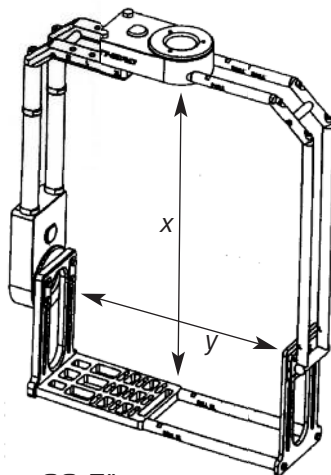

Z HEAD SPECIFICATIONS

Please call for further assistance 800.310.4783

x=16.5"

x=23.5"
y=17"

x=24.25"
y=17"
z=27"

x=21.25"

x=28.5"
y=21"

x=29.25"
y=21"
z=27"

x=26.25"

x=33.5"
y=25"

x=34.25"
y=25"
z=27"

MajesticMPT.com MajesticMPT.com MajesticMPT.com MajesticMPT.com MajesticMPT.com

MajesticMPT.com MajesticMPT.com MajesticMPT.com MajesticMPT.com MajesticMPT.com