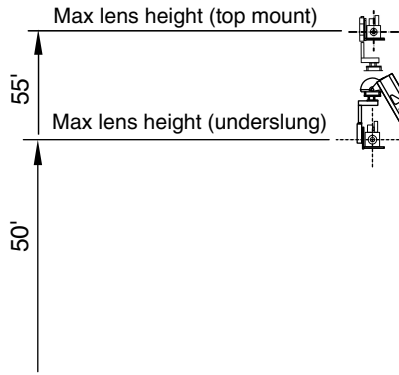

800.310.4783 Please call for further assistance

- Max. lens height underslung: 50'
- Max. lens height w/topmount: 55'
- Max. telescopic extent: 37'-5"
- Max. camera weight: 80 lbs
- Max. Speed: 6'-6" per sec
- Weight of crane w/o camera or counter weights = 3871 lbs
- Weight of crane w/camera and counter weights = 5600 lbs