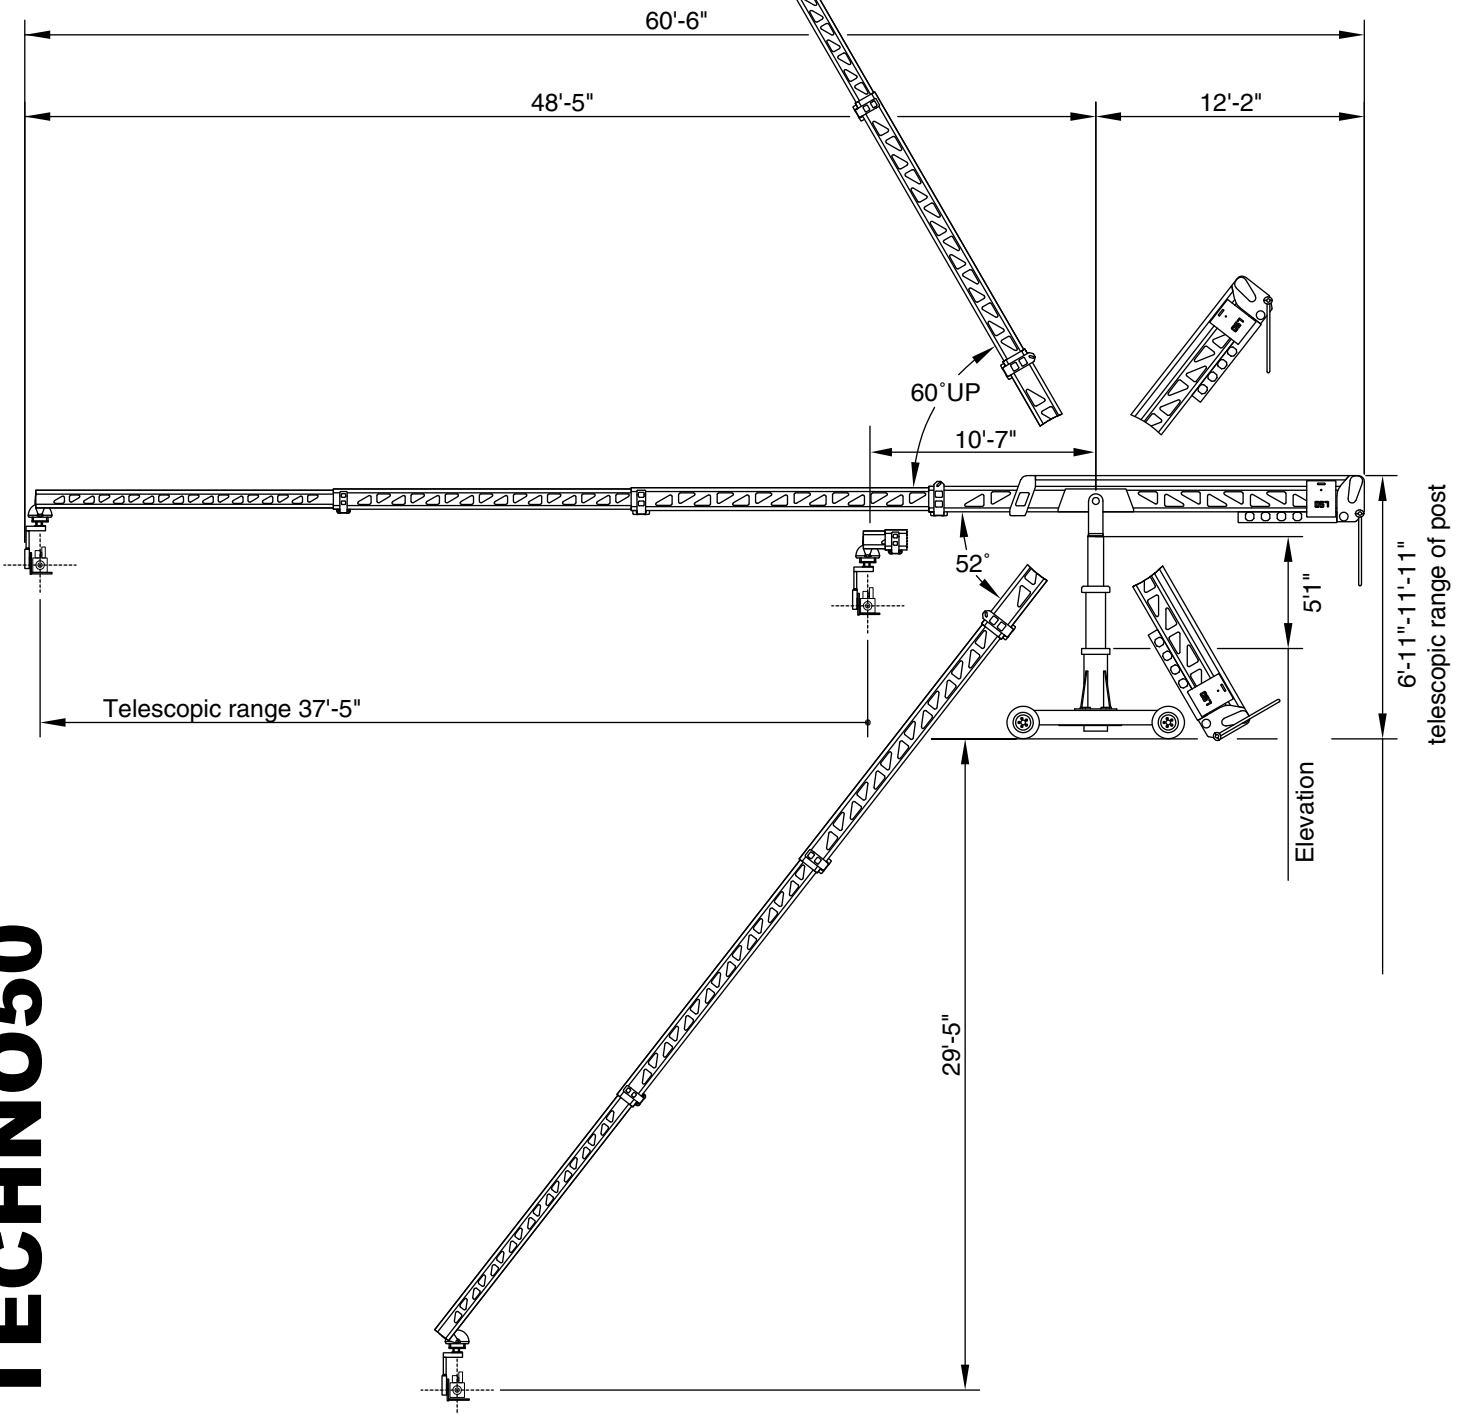

800.310.4783 Please call for further assistance

- Max. lens height underslung: 50'
- Max. lens height w/topmount: 55'
- Max. telescopic extent: 37'-5"
- Max. camera weight: 80 lbs
- Max. Speed: 6'-6" per sec
- Weight of crane w/o camera or counter weights = 3871 lbs
- Weight of crane w/camera and counter weights = 5600 lbs

# TECHNO50