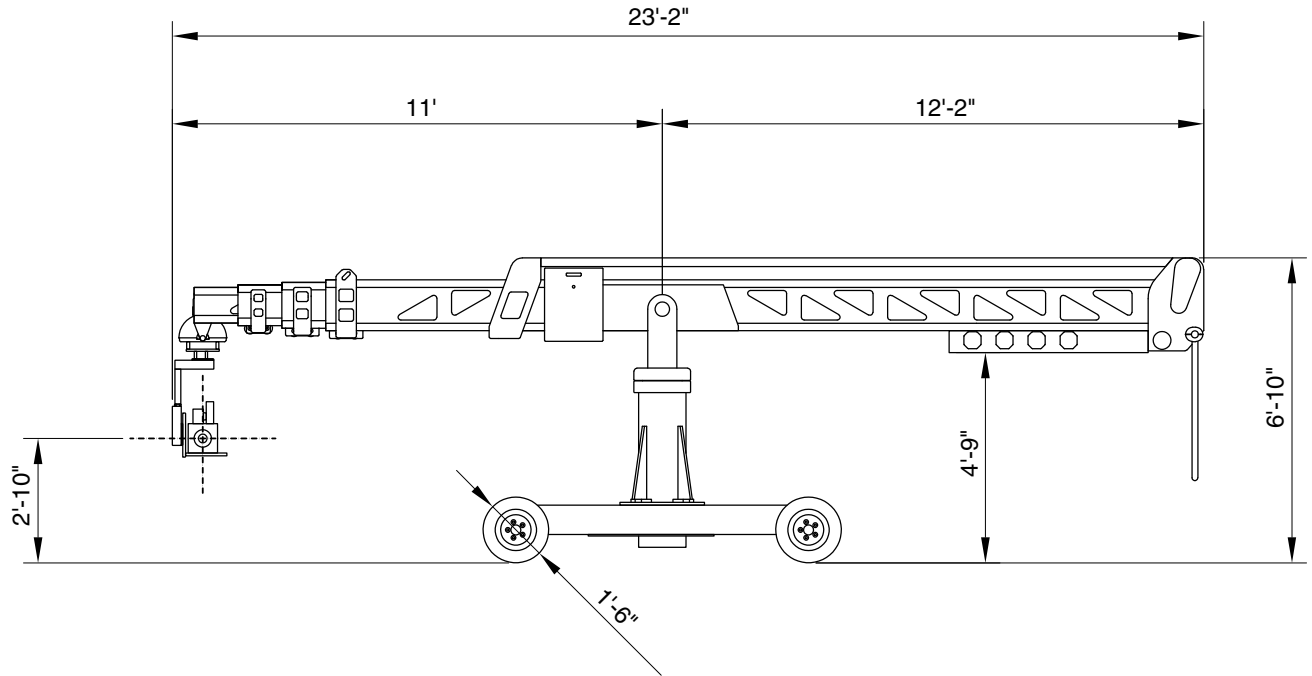

800.310.4783 Please call for further assistance