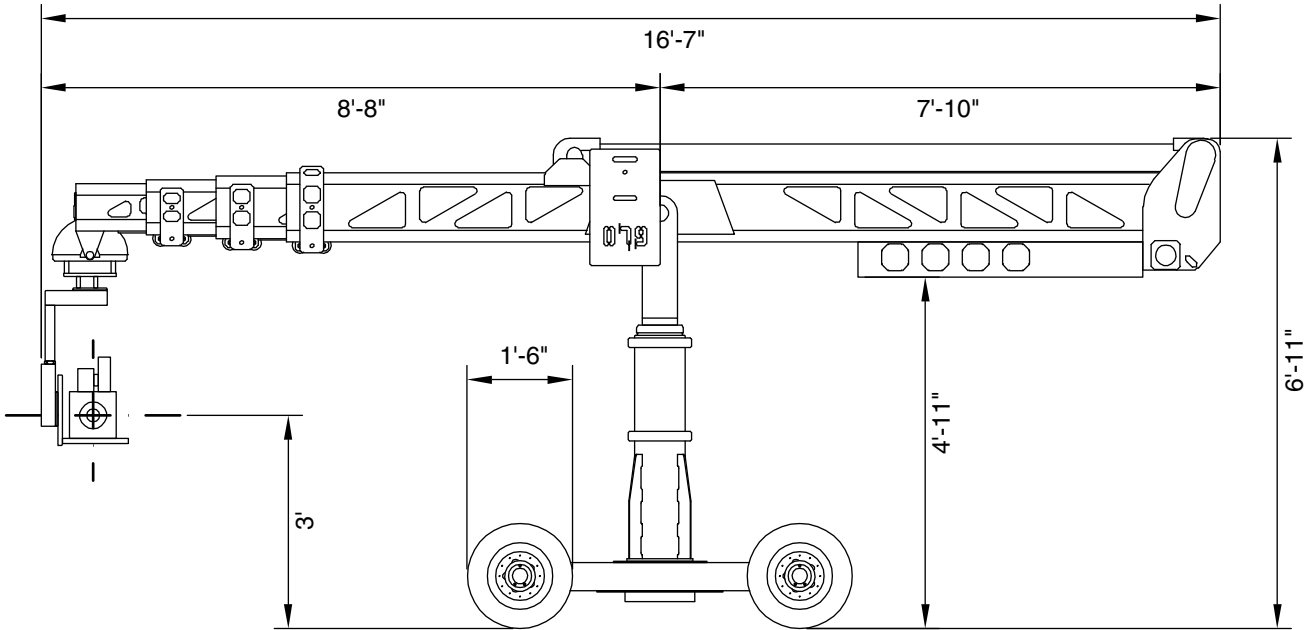

800.310.4783 Please call for further assistance

TECHNO30