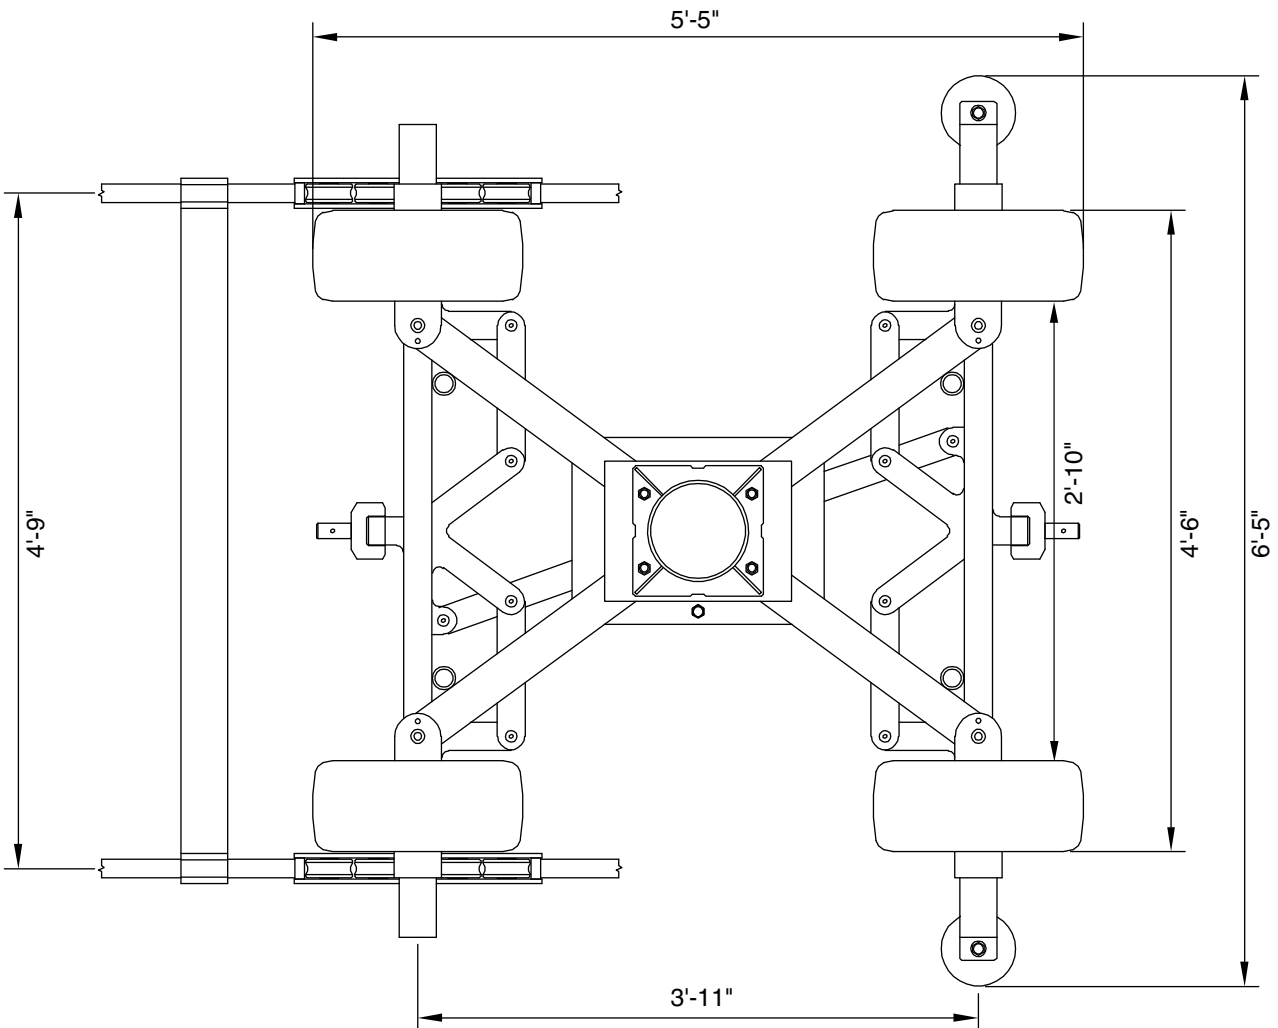

800.310.4783 Please call for further assistance

TECHNO30