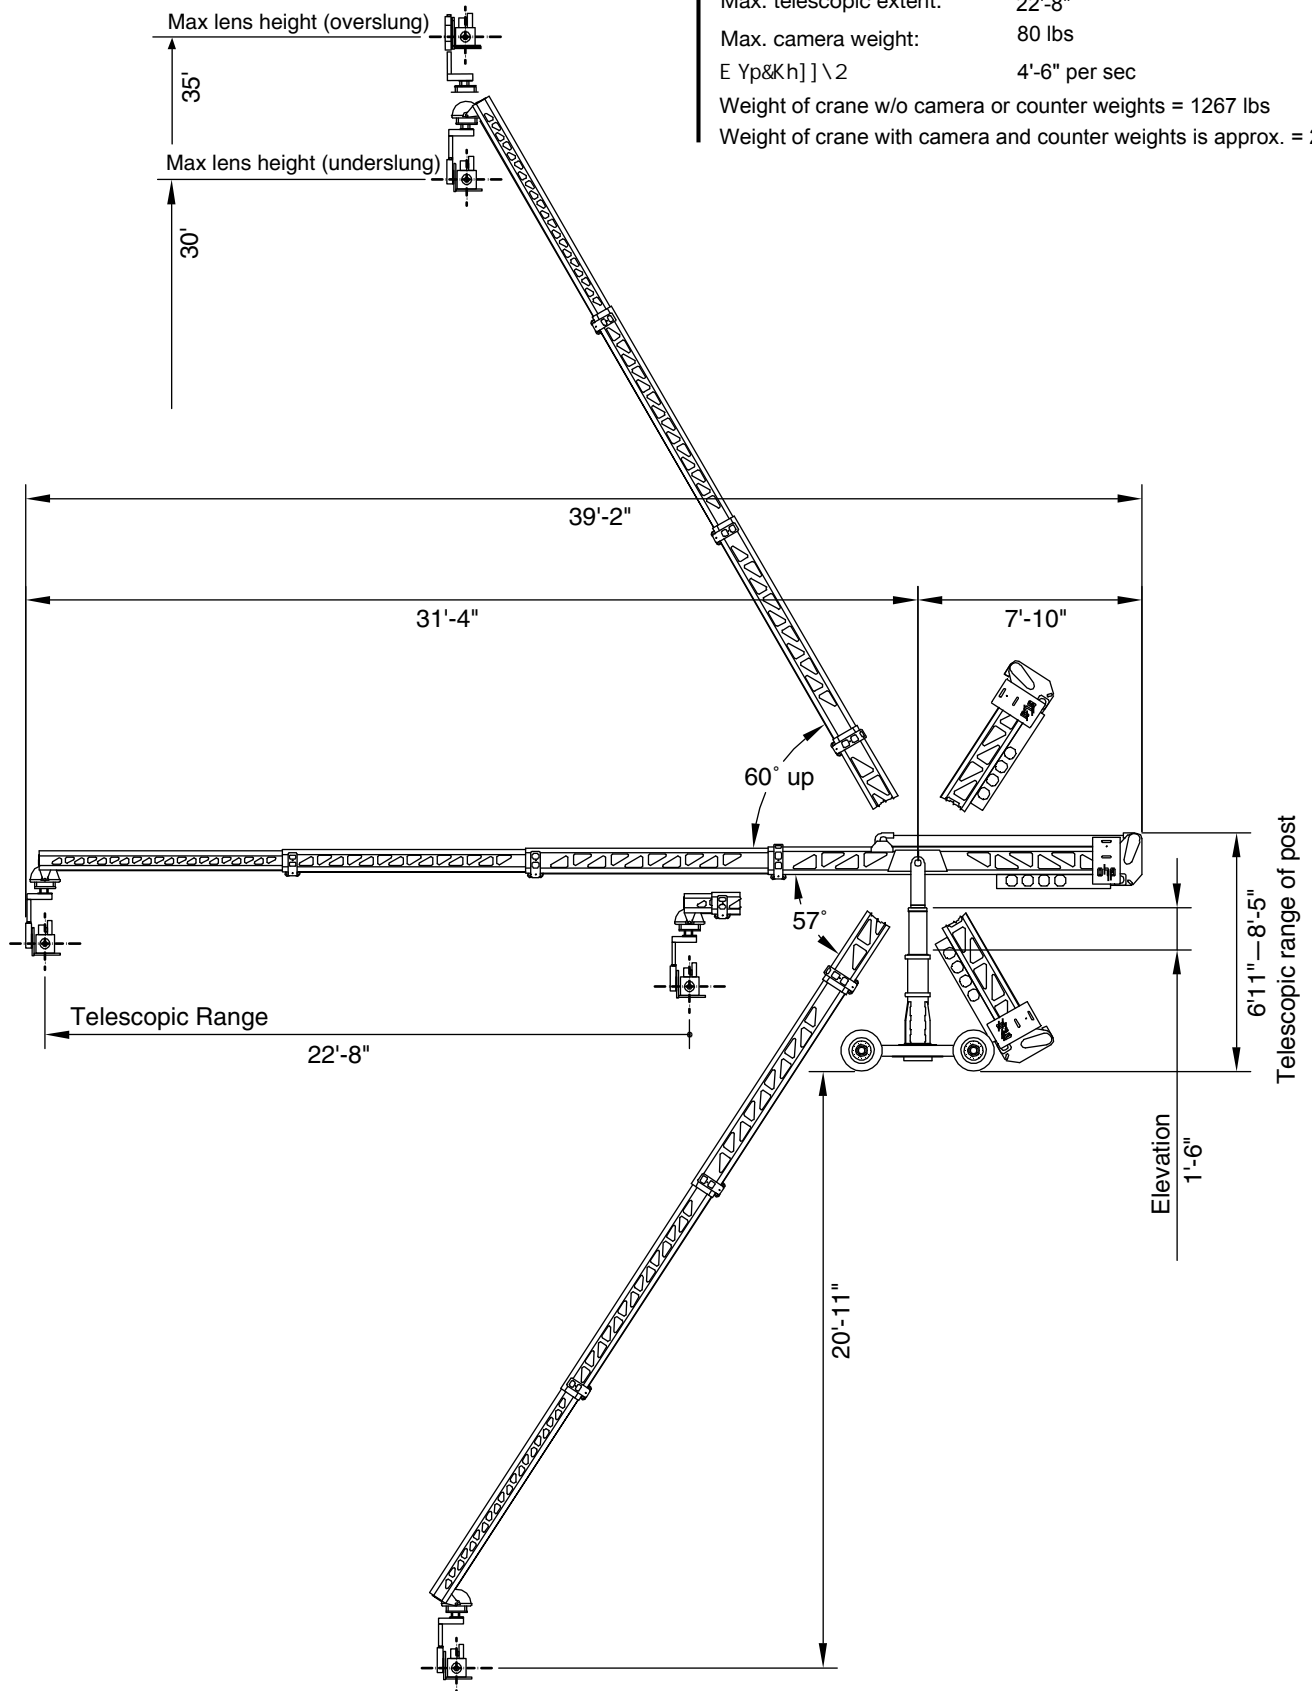

800.310.4783 Please call for further assistance

- Max. lens height underslung: 30'
- Max. lens height w/topmount: 35'
- Max. telescopic extent: 22'-8"
- Max. camera weight: 80 lbs
- E Yp&Kh]]\2 4'-6" per sec
- Weight of crane w/o camera or counter weights = 1267 lbs
- Weight of crane with camera and counter weights is approx. = 2600 lbs